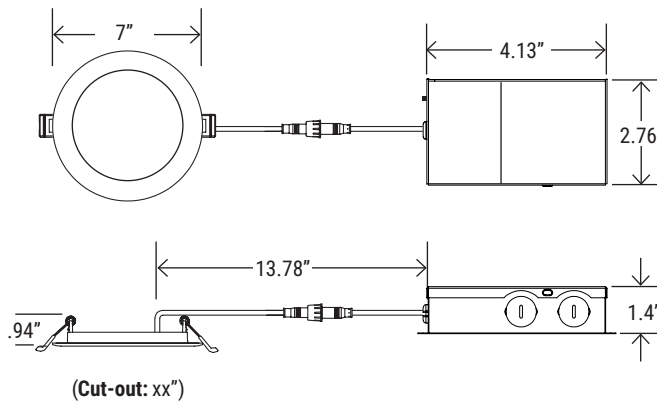

**DIMENSION**

Net Weight	.5 lb
Gross Weight	1 lb

Catalog Number:	Project Name:	Note:	Date:	Type:
-----------------	---------------	-------	-------	-------

**ORDERING SAMPLE: PT-DLS-R-6I-12-5CCT-3**

<b>PT-DLS</b>	-	<b>R</b>	-	<b>6I</b>	-	<b>12W</b>	-	<b>5CCT</b>	-	<b>3</b>	-	
---------------	---	----------	---	-----------	---	------------	---	-------------	---	----------	---	--