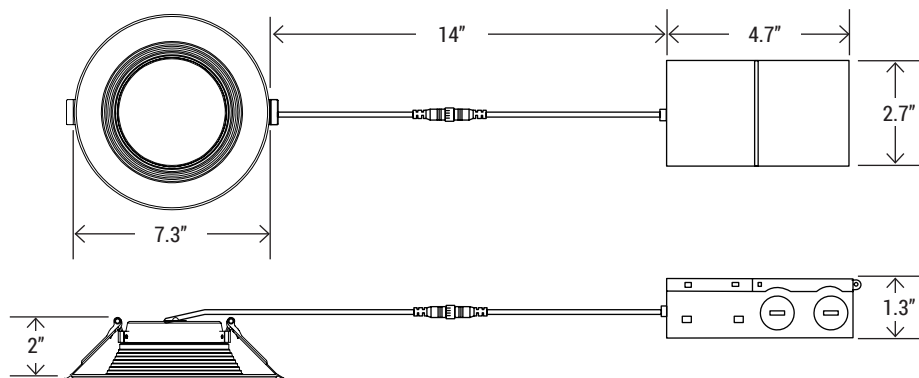

Catalog Number:	Project Name:	Note:	Date:	Type:

BAFFLE FINISH

Portor's can-less recessed downlight with remote junction box, makes installation quick and easy. No recessed housing or junction box required. Available in 6" and featuring color selectable technology that lets the user choose between 2700K, 3000K, 3500K, 4000K, or 5000K.

Ideal use for residential housings, high-rise condominiums, the healthcare industry, universities/campuses, shopping centers and hospitality.

CONSTRUCTION

PC driver housing and aluminum baffle trim with architectural white finish. Standard gasket included to ensure proper seal.

ELECTRICAL

Luminaire is built with the highest quality 120V-277V drivers, ensuring energy efficiency.

ENERGY SAVINGS

80% more energy savings than traditional lamps. Low heat production requires less air-conditioning requirements, further increasing energy cost savings.

DIMMING

0-10V dimmable.

LISTING

ETL Listed, FCC, RoHS, CE & Energy Star Listed

TECHNICAL SPECIFICATION

WATTAGE	15W
CCT	2700K/3000K/3500K/4000K/5000K
CRI	90
DIMMING	Triac dimming
VOLTAGE	120V
POWER FREQUENCY	60 Hz
BEAM ANGLE	100°
POWER FACTOR	>0.9
WORKING TEMPERATURE	-4°F ~ 113°F
IP RATING	Suitable for wet locations
WARRANTY	5 year limited (Standard)

DIMENSION