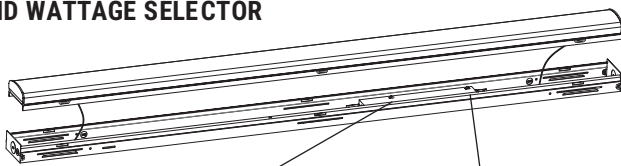

Catalog Number:	Project Name:	Note:	Date:	Type:

LUMEN PACKAGES

(Delivered lumens are based on the actual IES results)

CATALOG NUMBER	WATTAGE	CCT	DELIVERED LUMENS	EFFICACY (LM/W)	DLC ID
  PT-LS-2FT-3CP-SR	15W	3500K/4000K/5000K	1,950	130	S-PWP34K
	20W	3500K/4000K/5000K	2,600		
	25W	3500K/4000K/5000K	3,250		

CATALOG NUMBER	WATTAGE	CCT	DELIVERED LUMENS	EFFICACY (LM/W)	DLC ID
  PT-LS-4FT-3CP-SR	25W	3500K/4000K/5000K	3,250	130	S-RGPX90
	30W	3500K/4000K/5000K	3,900		
	40W	3500K/4000K/5000K	5,200		

CATALOG NUMBER	WATTAGE	CCT	DELIVERED LUMENS	EFFICACY (LM/W)	DLC ID
  PT-LS-8FT-3CP-SR	55W	3500K/4000K/5000K	7,150	130	S-PMBWCV
	60W	3500K/4000K/5000K	7,450		
	65W	3500K/4000K/5000K	7,800		

CCT AND WATTAGE SELECTOR