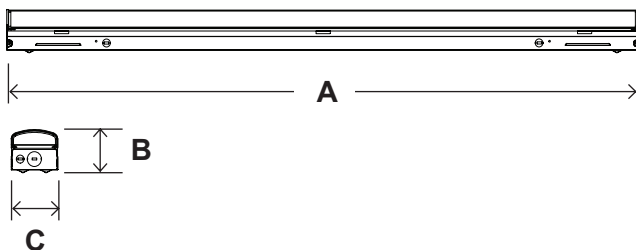

DIMENSION

CATALOG NO.	PT-LS1-2FT-3CP	PT-LS1-4FT-3CP	PT-LS1-8FT-3CP
A	22.2"	47.3"	94.2"
B	2.52"	2.52"	2.52"
C	2.83"	2.83"	2.83"
Net Weight	2.5 lbs	4.5 lbs	8.5 lbs
Gross Weight	3 lbs	5 lbs	9 lbs

Catalog Number:	Project Name:	Note:	Date:	Type:
-----------------	---------------	-------	-------	-------